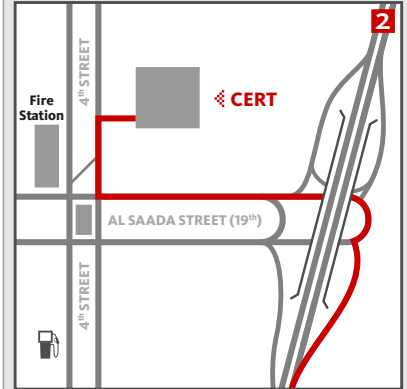

MAQTA BRIDGE APPROACH

MAQTA BRIDGE EXIT

NOTES

Cross the Maqta Bridge in the right hand lane. Take the exit to the right after the bridge and follow signs for the Eastern Ring Road.

AL SAADA STREET (19th) JUNCTION

NOTES

On the Eastern Ring Road, follow signs for Al Saada Street. Exit on the sliproad before the flyover and turn left beneath the bridge onto Al Saada. Turn right at 4th Street. The entrance to CERT is 100 m on the right.